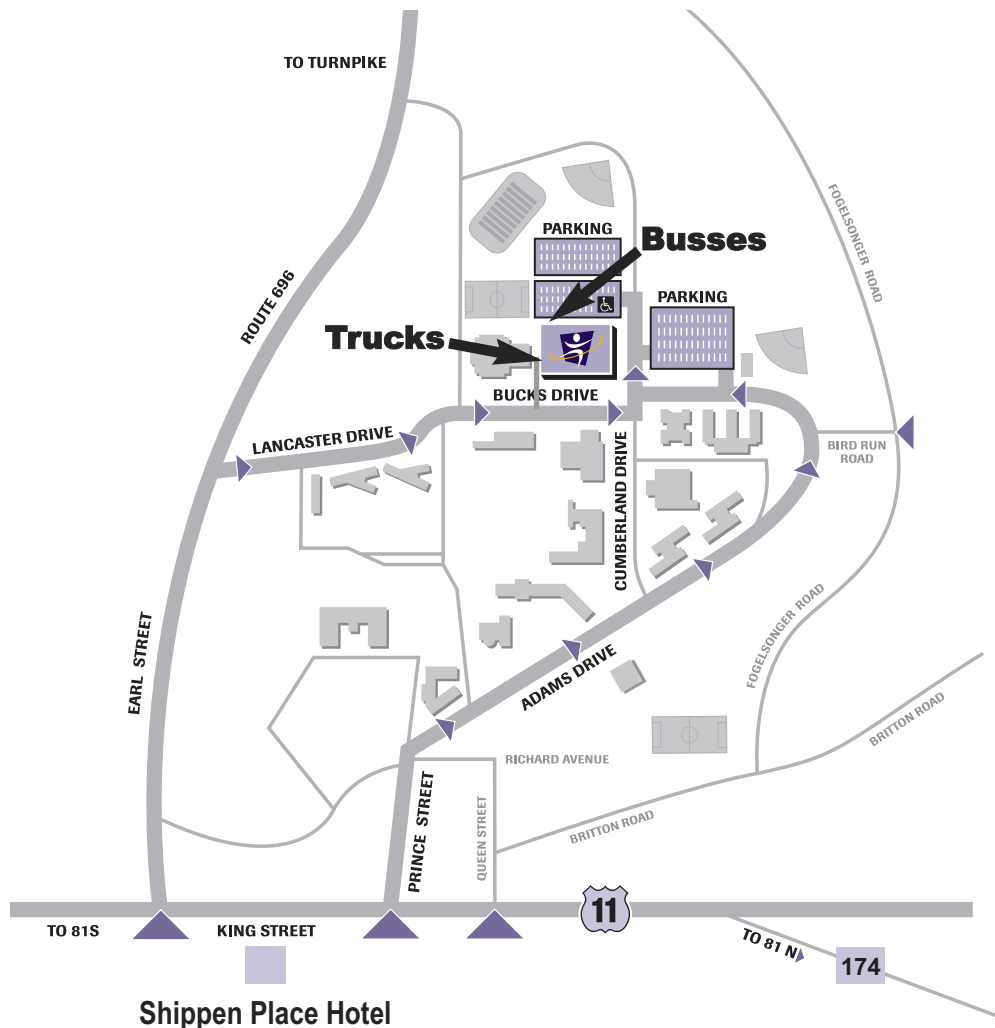

LUHRS CENTER
H. Ric Luhrs Performing Arts Center
Shippensburg University

Location, Directions & Parking

**H. Ric Luhrs Performing Arts Center
Shippensburg University
Shippensburg, PA 17257**

Truck and Bus Drivers Please Note Use Caution when using a GPS unit.

Once you reach the entrance to the university, follow the map above to the venue. Following your GPS directions to its end point will put you in a small circle in front of Old Main, not a good place for a big truck.

If you approach the building from the front (Adams Drive) trucks should go to the left to get to the loading docks at the rear of the building, busses should go to the right to get to the performers entrance and shore power connections at the rear corner of the building.